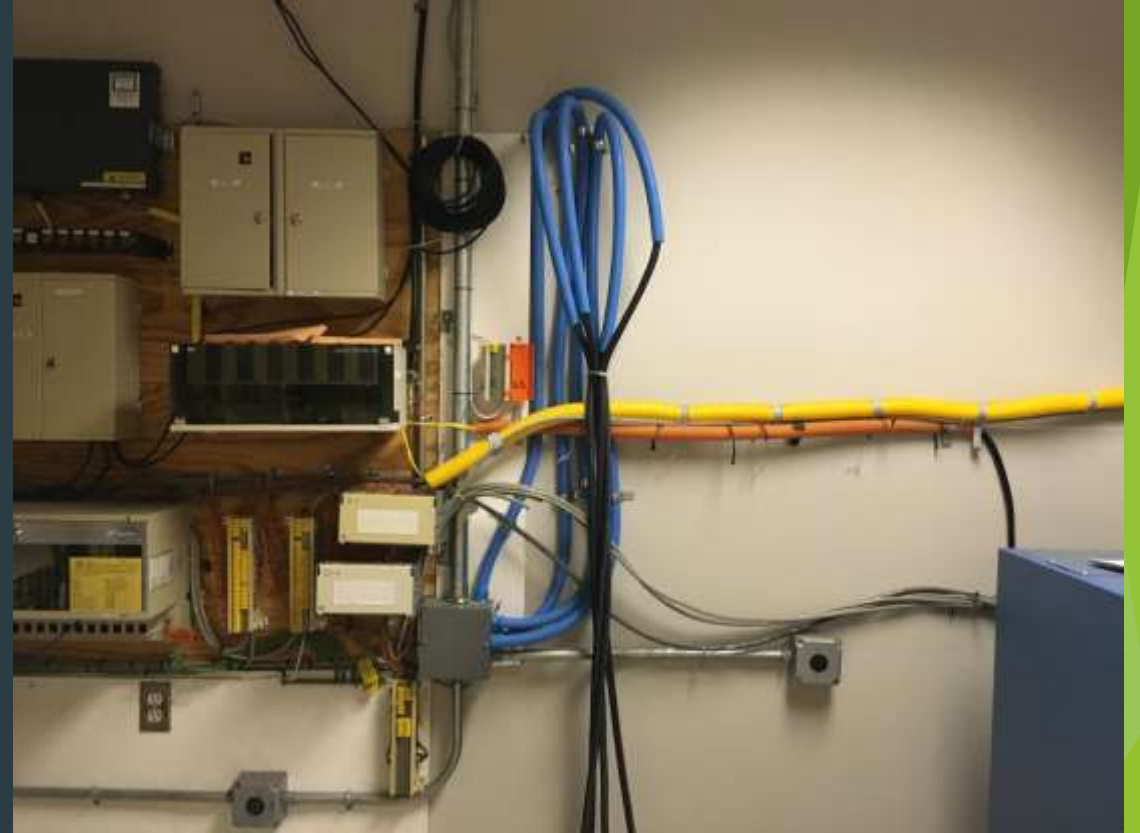

Black Turtle

McAllen

Wires were coming out of the ceiling, not using the wire tray, and plugged into a slower outdated punch down's.

Before

Another view of old punchdowns on the wall, and cable management that needed a serious upgrade

After

Newer, high speed punch downs installed, with cable management to provide a clean look and feel to the server room.

Cables coming in, clean and utilizing the cable trays efficiently.

Clean crisp punchdowns, with wiring that is managed correctly